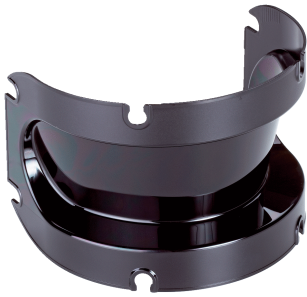

Spare parts set for front screen S3000

SICK
Sensor Intelligence.

Spare parts set for front screen S3000

Ordering information

Type	Part no.
Spare parts set for front screen S3000	2027180

Other models and accessories → www.sick.com/

Detailed technical data

Technical specifications

Accessory group	Spare parts
Description	Front screen replacement kit with replacement seal and screws

Classifications

ECl@ss 5.0	27270991
ECl@ss 5.1.4	27270991
ECl@ss 6.0	27279102
ECl@ss 6.2	27279102
ECl@ss 7.0	27279102
ECl@ss 8.0	27279102
ECl@ss 8.1	27279102
ECl@ss 9.0	27270991
ECl@ss 10.0	27270991
ECl@ss 11.0	27270991
ETIM 5.0	EC001855
ETIM 6.0	EC001855
ETIM 7.0	EC001855
ETIM 8.0	EC001855
UNSPSC 16.0901	32131023